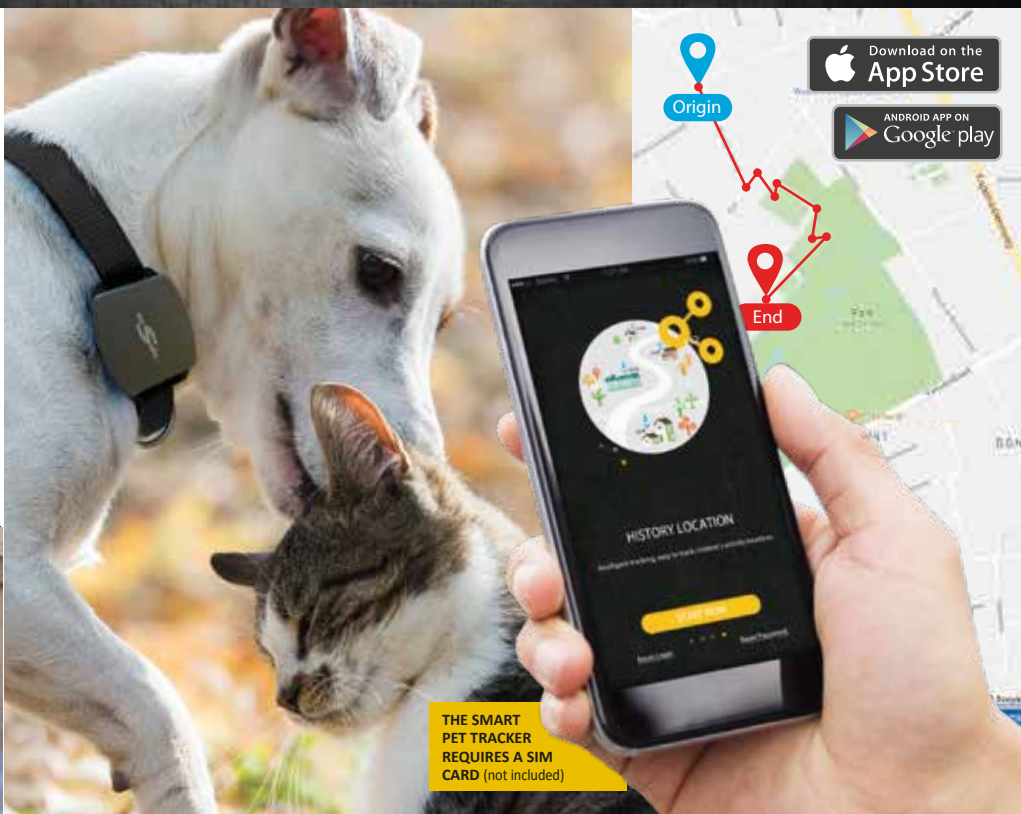

SMART PET TRACKER SPT-100

**TRACKING WITH
GPS + WIFI + LBS**

LIGHTWEIGHT

IP67 WATERPROOF

**ALARM
NOTIFICATIONS**

KEY FEATURES

- Monitor your pet's location at all times
- Locate your pet (3 technical systems integrated: GPS / Wifi / LBS)
- Perfect for tracking your pet when it is lost
- See the history of locations of last week: get to know the favorite hangouts of your pet
- Adjustable safe zones: alarm notification will be sent when your pet leaves the safe zone
- Fully adjustable collar suitable for all dogs and cats
- Collar can be taken off for easy charging
- Collar includes metal ring for adding external leash

TECHNICAL SPECIFICATIONS

- GPS + LBS + GPRS + WiFi Location:
 - * GPS: when located outside
 - * Wifi: when located inside house/building
 - * LBS (Locations Based Service) when GPS/Wifi are not present
- Chipset: MTK2503D
- IP67: dust- and waterproof
- Battery : Li-ion polymer 500mAh
- Standby time: up to 7 days
- Charging time: 2 hours
- Cloud Server: European server

ADDITIONAL INFO

EAN: 5414633066664

Certifications:

**THE SMART
PET TRACKER
REQUIRES A SIM
CARD (not included)**